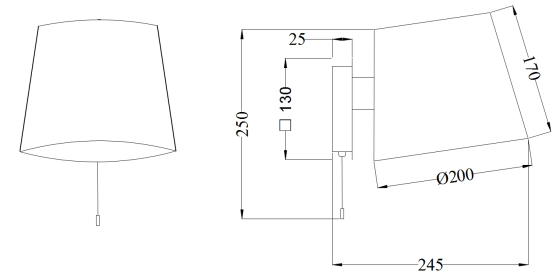

# Instruction

Collection: MODERN  
Series: BERGAMO  
Model: MOD613WL-01B  
Wall

- Wall

1 x E27 (60W)

**MAYTONI**  
DECORATIVE LIGHTING

[www.maytoni.de](http://www.maytoni.de)