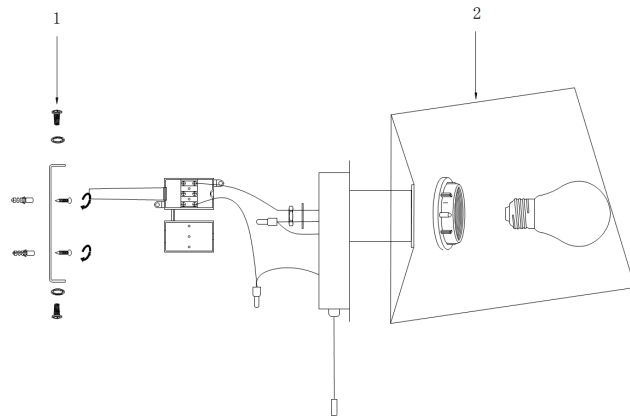

# Instruction

Collection: MODERN  
Series: BERGAMO  
Model: MOD613WL-01B  
Wall

- Wall

1 x E27 (60W)

**MAYTONI**  
DECORATIVE LIGHTING

[www.maytoni.de](http://www.maytoni.de)