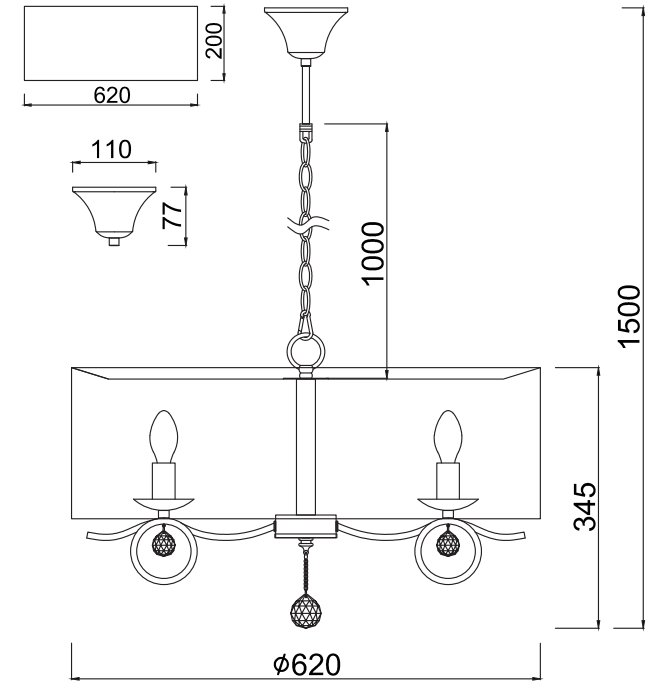

FREYA
TRADITION OF QUALITY

INSTRUCTION

MODEL: FR5906-PL-05C-CH

5 X E14 (40W)

FREYA-LIGHT.COM