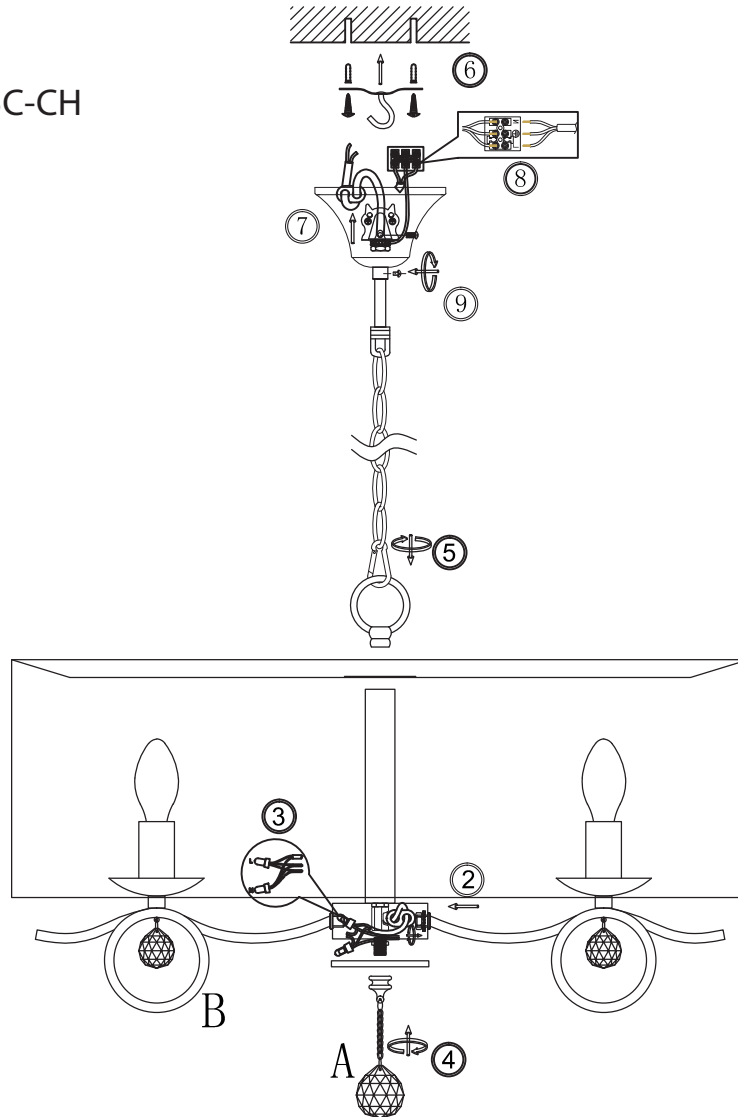

FREYA
TRADITION OF QUALITY

INSTRUCTION

MODEL: FR5906-PL-05C-CH

5 X E14 (40W)

FREYA-LIGHT.COM