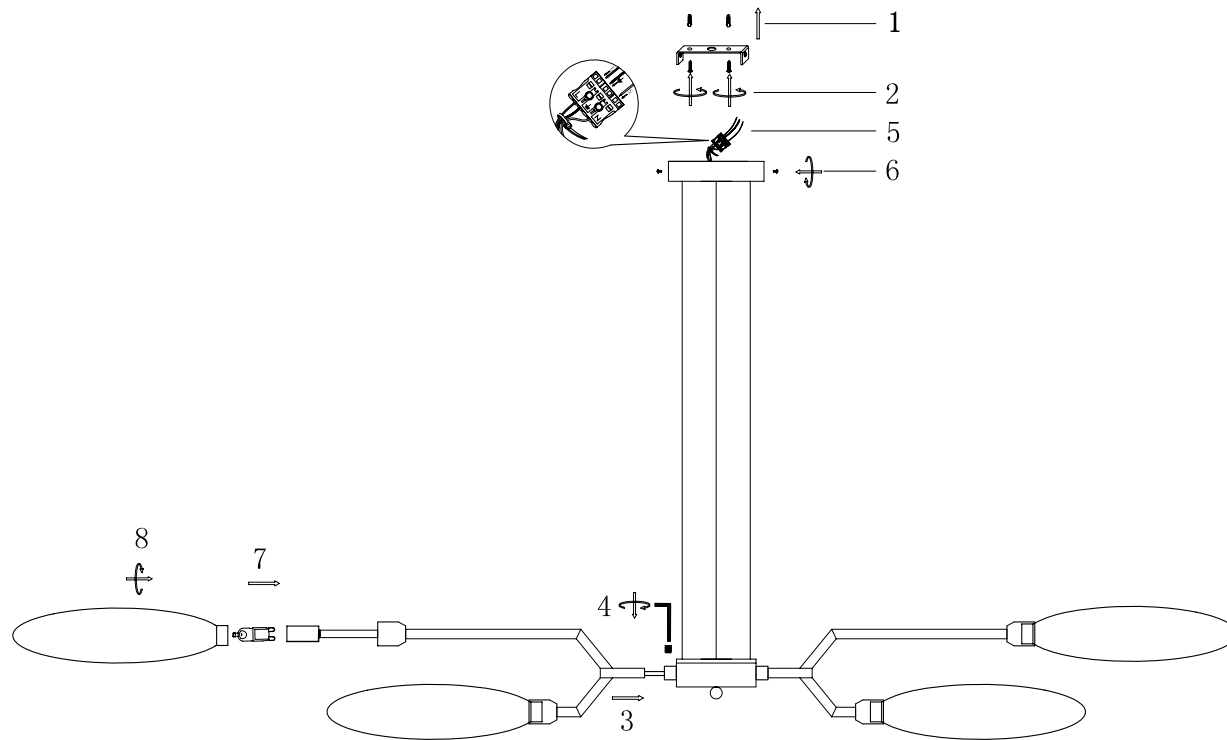

# Instruction

MOD012CL-12G

12 x G9 (28W)

Model: MOD012CL-12G  
Collection: Modern  
Series: Ventura

Ceiling Lamps