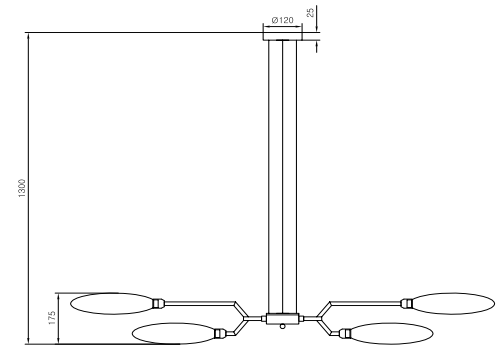

# Instruction

MOD012CL-12G

12 x G9 (28W)

Model: MOD012CL-12G  
Collection: Modern  
Series: Ventura

Ceiling Lamps