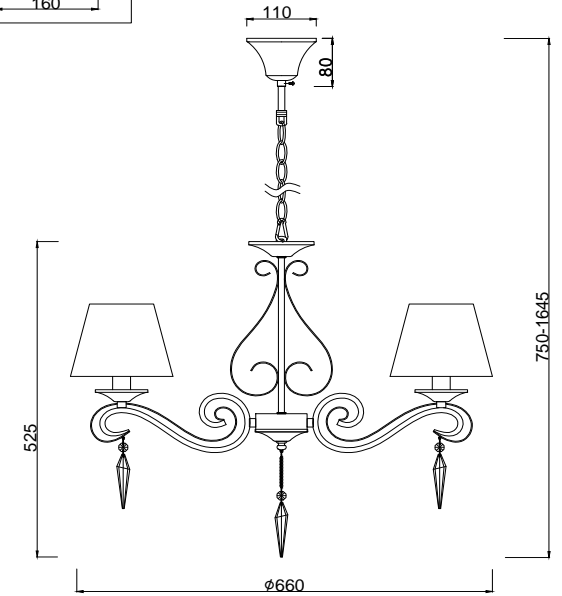

FREYA
TRADITION OF QUALITY

Instruction

FR2017PL-05BZ

5 x E14 (40W)

Model: FR2017PL-05BZ

Series: Bonfi

Ceiling Lamps