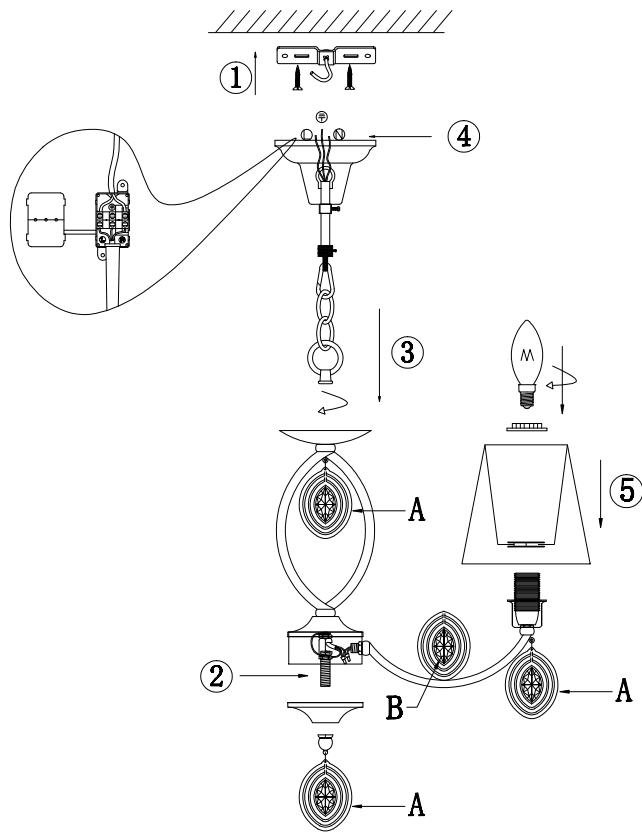

# Instruction

FR2003PL-05CH

5 x E14 (40W)

Model: FR2003PL-05CH  
Series: Luciana

Ceiling Lamps