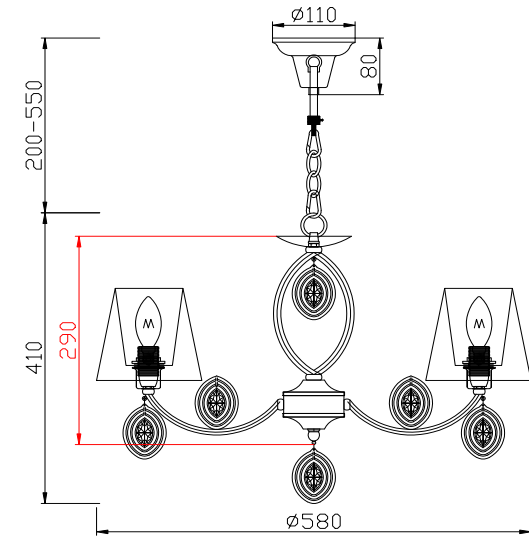

# Instruction

FR2003PL-05CH

5 x E14 (40W)

Model: FR2003PL-05CH  
Series: Luciana

Ceiling Lamps