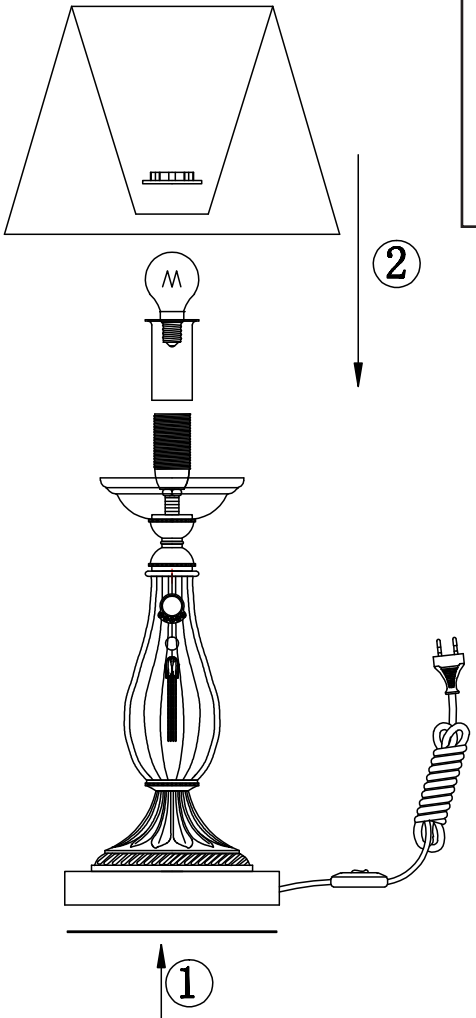

# Instruction

Collection: Royal Classic  
Series: Demitas  
Model: RC024-TL-01-R  
Table Lamps

 -Table Lamps

  
1 x E14 (40w)

**MAYTONI**  
DECORATIVE LIGHTING

[www.maytoni.de](http://www.maytoni.de)