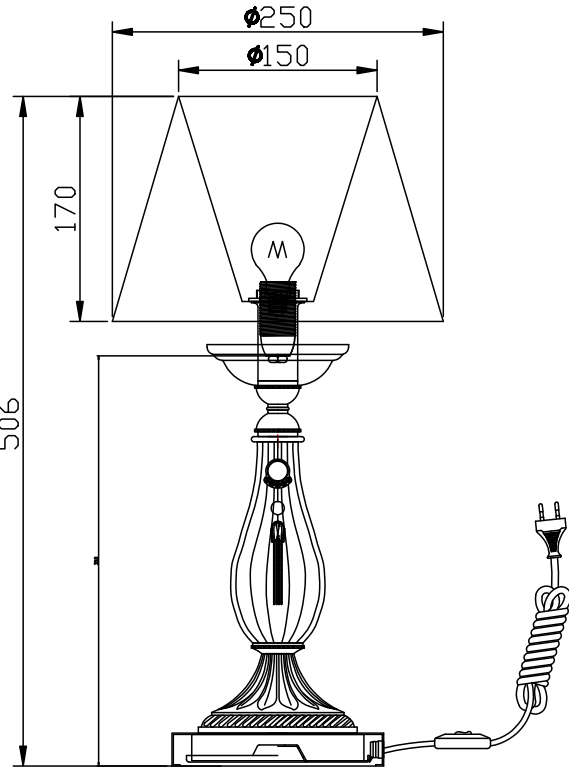

# Instruction

Collection: Royal Classic  
Series: Demitas  
Model: RC024-TL-01-R  
Table Lamps

 -Table Lamps

  
1 x E14 (40w)

**MAYTONI**  
DECORATIVE LIGHTING

[www.maytoni.de](http://www.maytoni.de)