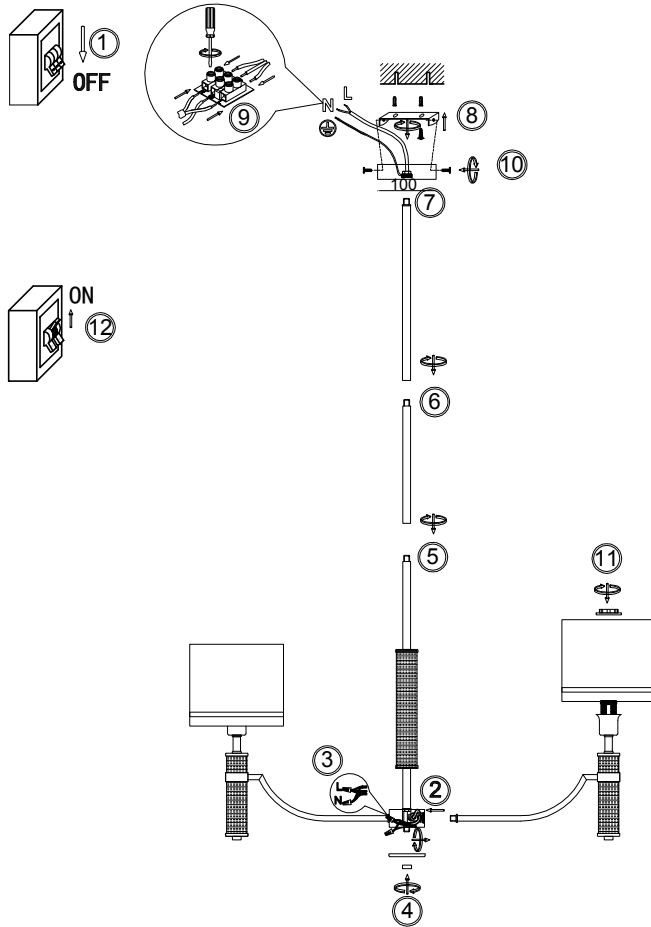

FREYA
TRADITION OF QUALITY

Instruction

FR5108PL-05N

5 x E14 (40W)

Model: FR5108PL-05N
Collection: Classic

Ceiling Lamps