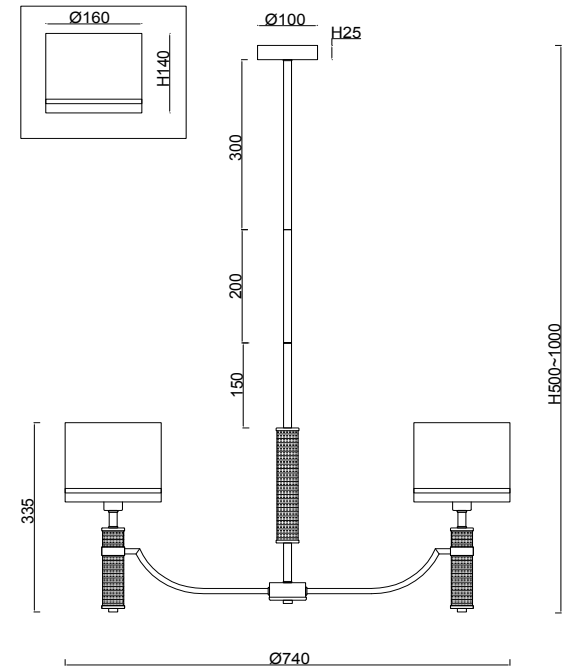

FREYA
TRADITION OF QUALITY

Instruction

FR5108PL-05N

5 x E14 (40W)

Model: FR5108PL-05N
Collection: Classic

Ceiling Lamps