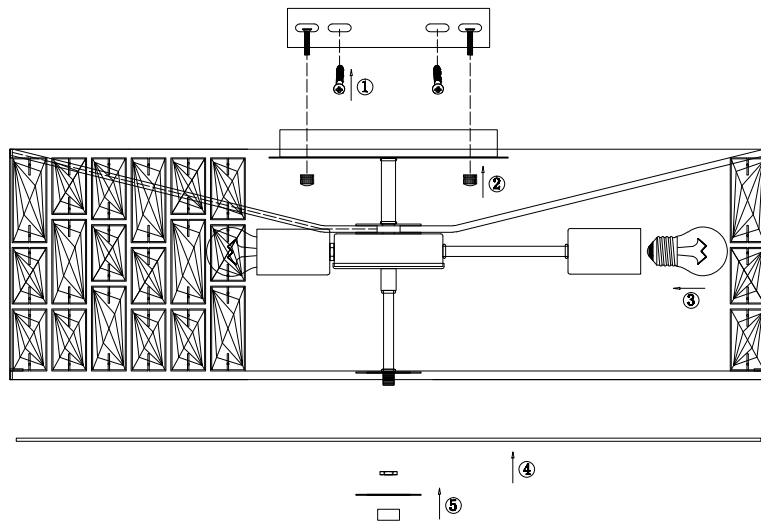

Instruction

MOD184PL-06CH

6 x E27 (60W)

Model: MOD184PL-06CH
Collection: Modern
Series: Gelid

Pendant Lamps