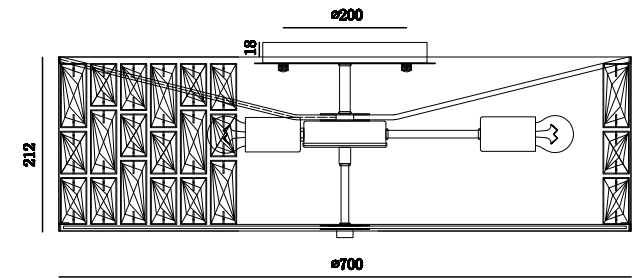

Instruction

MOD184PL-06CH

6 x E27 (60W)

Model: MOD184PL-06CH
Collection: Modern
Series: Gelid

Pendant Lamps